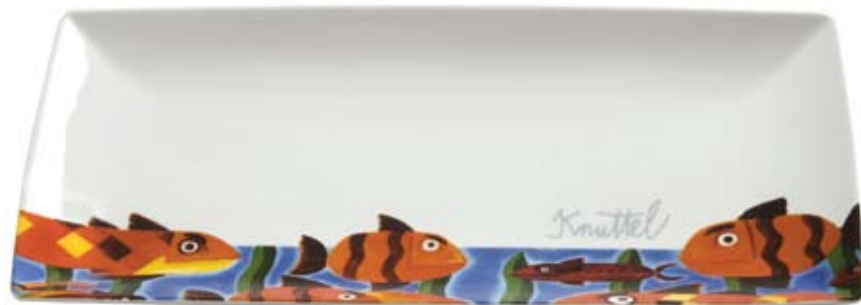

Graham Knüttel Fish Long Serving Plate //34cm x 15cm
5500100005