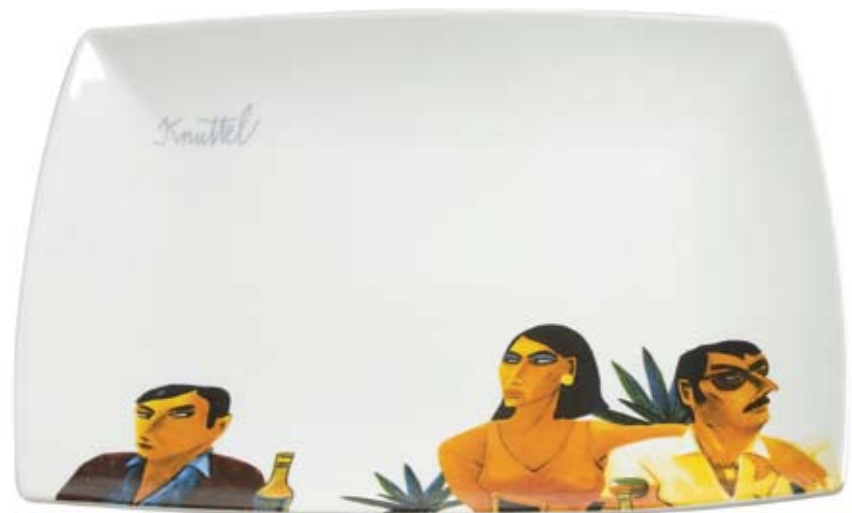

Graham Knuttel The Hurricane Hotel Long Serving Plate //34cm x 15cm
5500150005